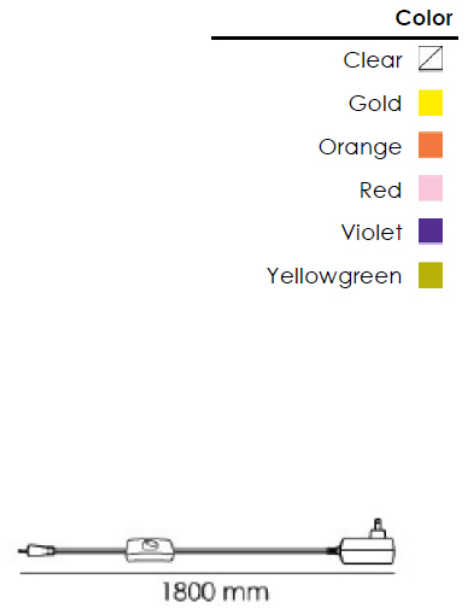

Coral LED Table

* All products show cool white, product of Clear Finish shows cool white and warm white.

Material	LED Color	Power Input	Switch	Angular Distribution
PMMA, Stainless Steel	Warm white, Cool White*	AC input: 100-240V AC/50-60Hz DC input: 15V, 1.2A	ON/OFF switch fitted on the power cord	
Net Weight		Power Consumption		
2.6 Kg		7W		