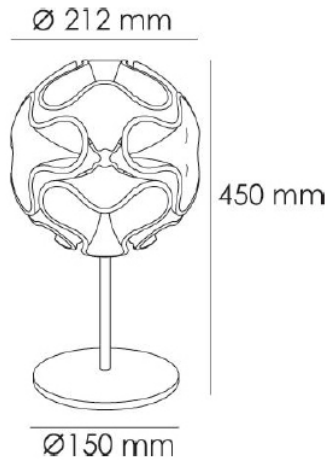

Coral LED Table

* All products show cool white, product of Clear Finish shows cool white and warm white.

Material	LED Color	Power Input	Switch	Angular Distribution
PMMA, Stainless Steel	Warm white, Cool White*	AC input: 100-240V AC/50-60Hz DC input: 15V, 1.2A	ON/OFF switch fitted on the power cord	
Net Weight		Power Consumption		
2.6 Kg		7W		